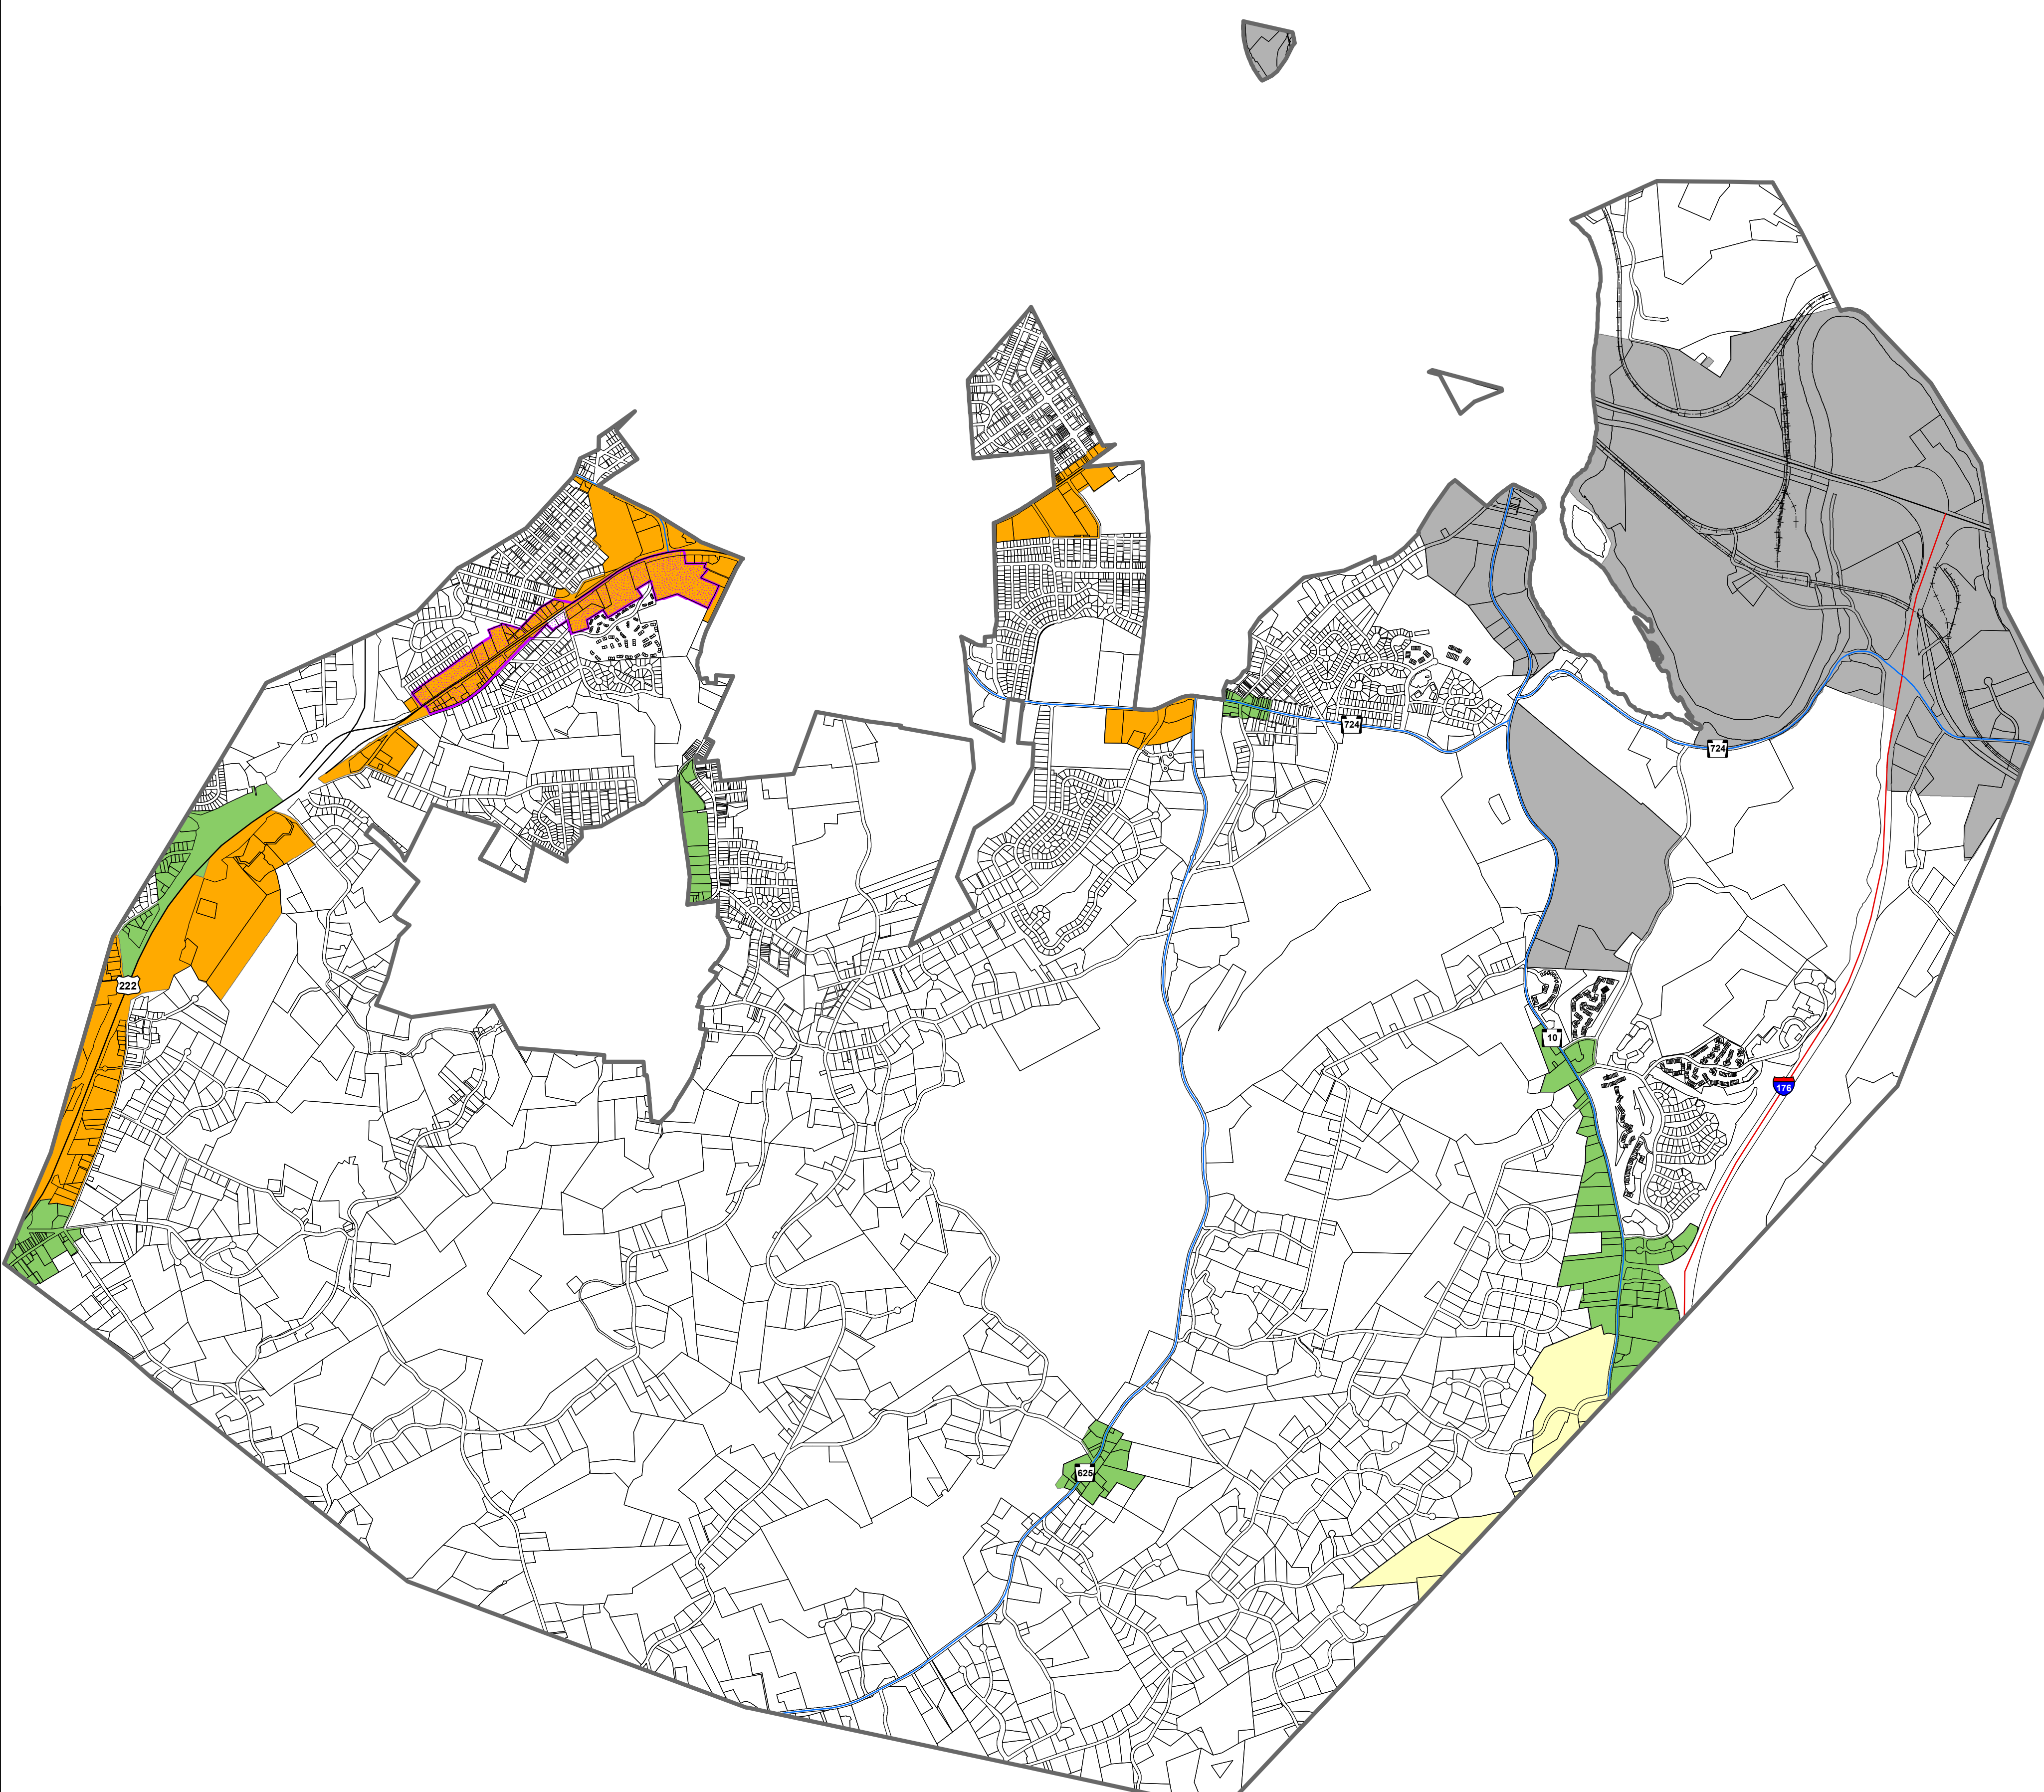

# Greater Reading- Cumru Township Keystone Communities Enterprise Zone May 2021

### Highways

- Interstate
- US Route
- State Route
- - - - Railroad
- Tax Parcels
- Municipal Boundaries

### Zoning

- Commercial
- General Commercial
- General Industrial
- Light Industrial
- Planned Office Business
- Town Center / Village Commercial

### Overlay Zoning

- Bern Twp Commercial and Industrial
- Cumru Twp Commercial
- Exeter Twp Commercial and Industrial
- Muhlenberg Twp Commercial and Industrial
- Ontelaunee Twp Industrial
- City of Reading Commercial and Industrial